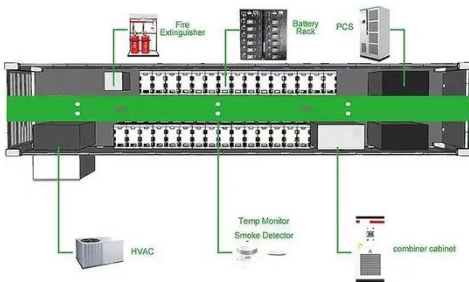

surge output capability, 300% peak load for 20 seconds. · Fully isolated AC output from ...

[Get a quote](#)

Sunsynk 12KW 3 Phase Inverter with WIFI dongle

Sunsynk 12KW 3 Phase Hybrid Inverter Higher yields. Improve self-consumption ratio up to 80%, reducing your electricity bill. DC/AC ratio up to 1.3, completely ...

[Get a quote](#)